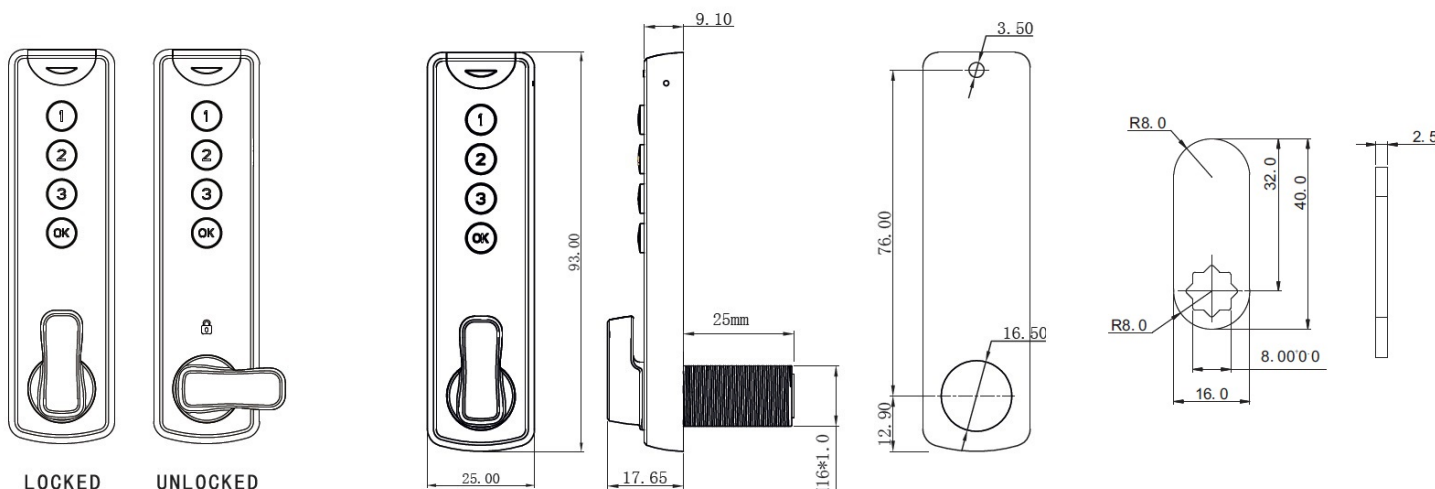

PRODUCT SHEET

Description:

Elec. Combination Cam Lock, "Dave", Public, Silver, 93x25x 9,1mm, CE: 32mm (Battery CR1220 Not Included)-Included:, 1Pcs. Striking Plate, 3 Pcs. Cam Plate, 1Pcs. Needle, 2Pcs., Washers, 2Pcs Nuts, 7Pcs Screws, 1Pcs Tube $\varnothing 6 \times 50 \text{mm}$., Download User Guide From www.siso.dk

Item number:

14.60.396-0

Units	Box	Carton	HS Code	Barcode
Pcs.	1	12	8301300000	
				5704866492850

SISO A/S

Mileparken 11
DK-2740 Skovlunde
Denmark
VAT: DK 24786013

Phone +45 45 830 900

www.siso.dk
siso@siso.dk

Danske Bank
Nytorv Branch
Copenhagen
SWIFT: DABADKKK

Account no.
4180 3112 112936
IBAN Account
DK7230003112112936